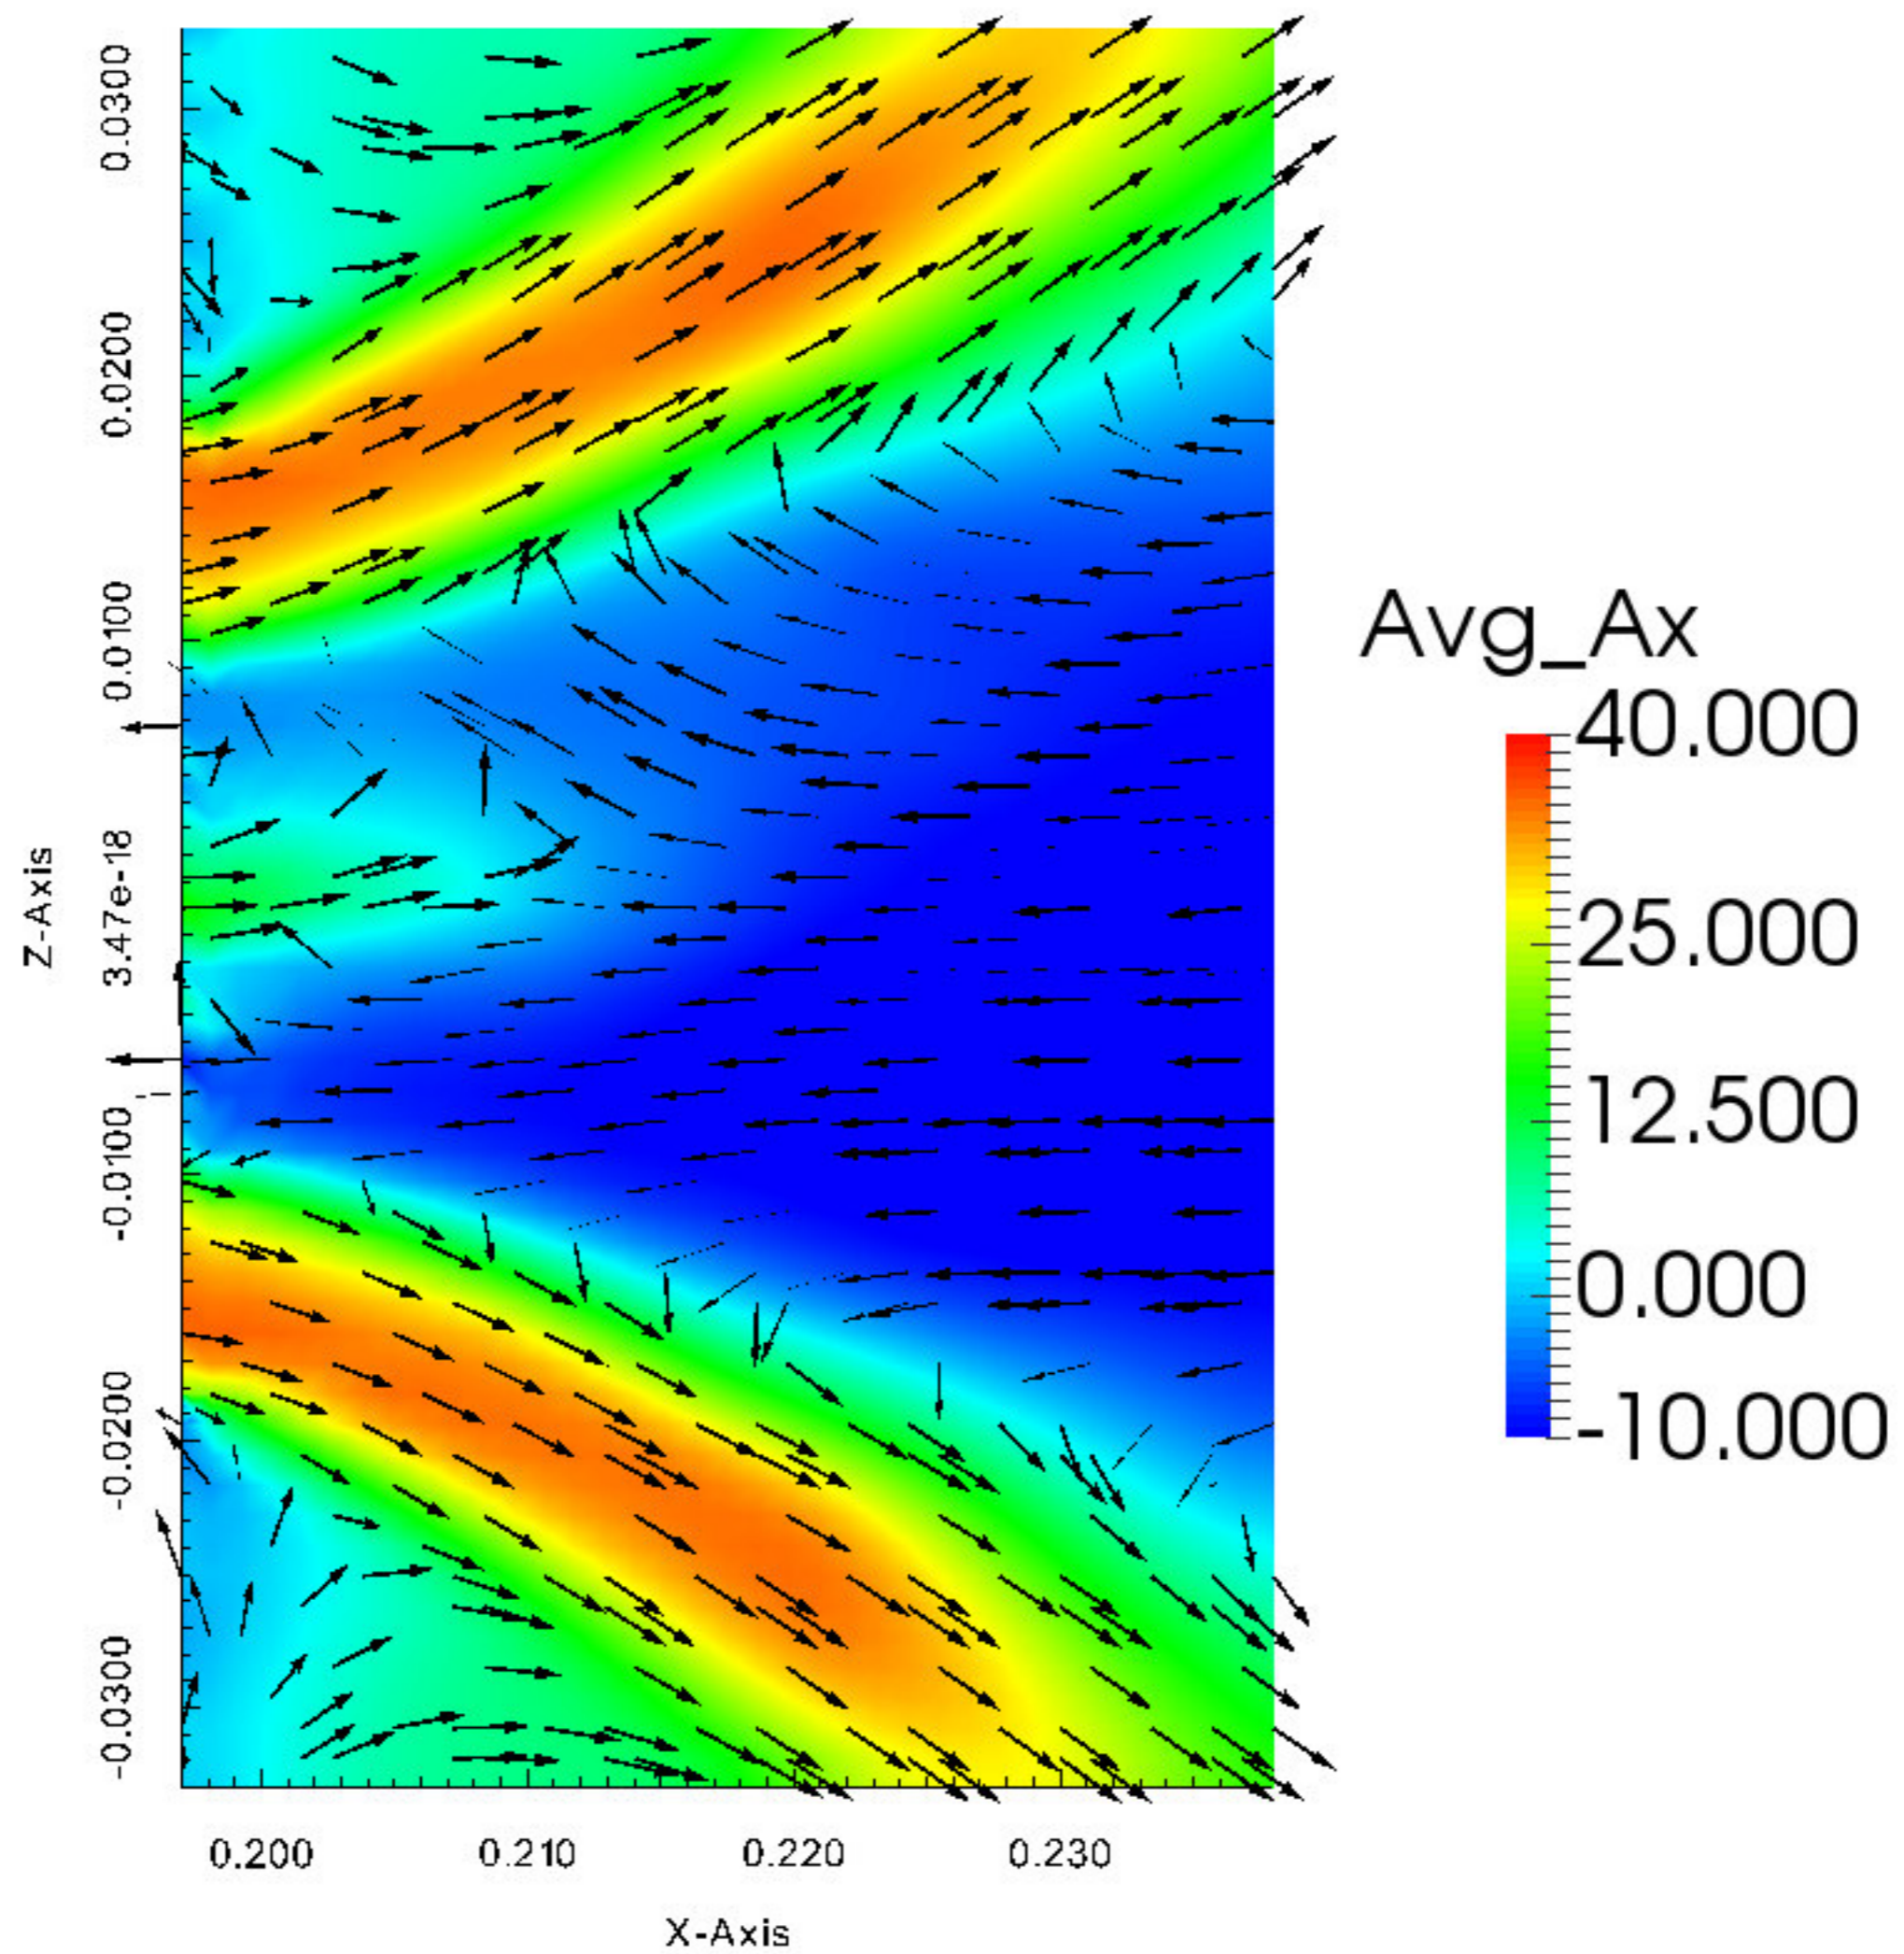

Mean temperature in FOV6

Z=1d