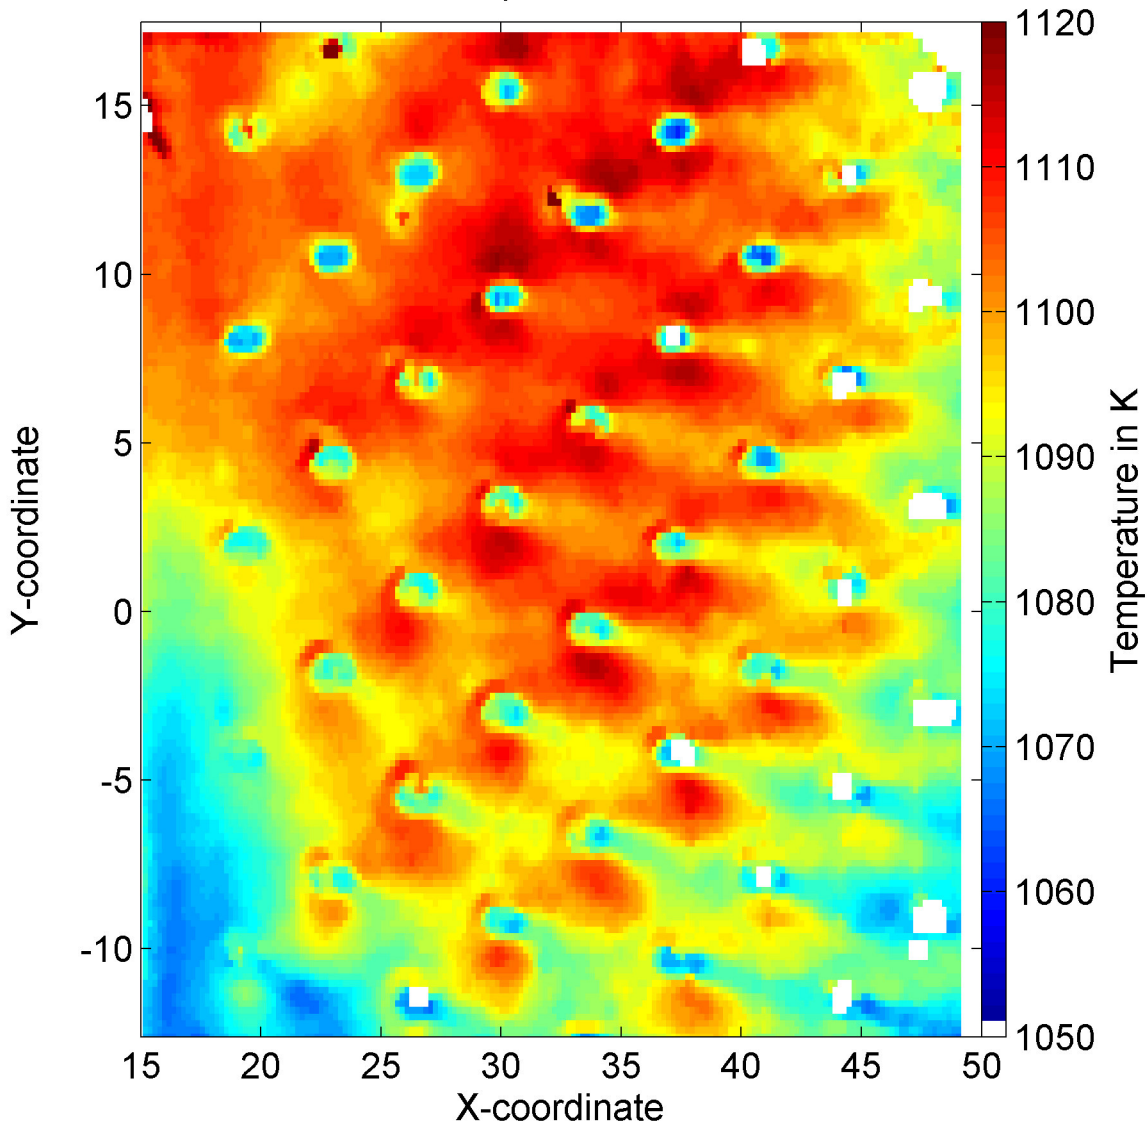

Mean temperature in FOV6

Z=1d