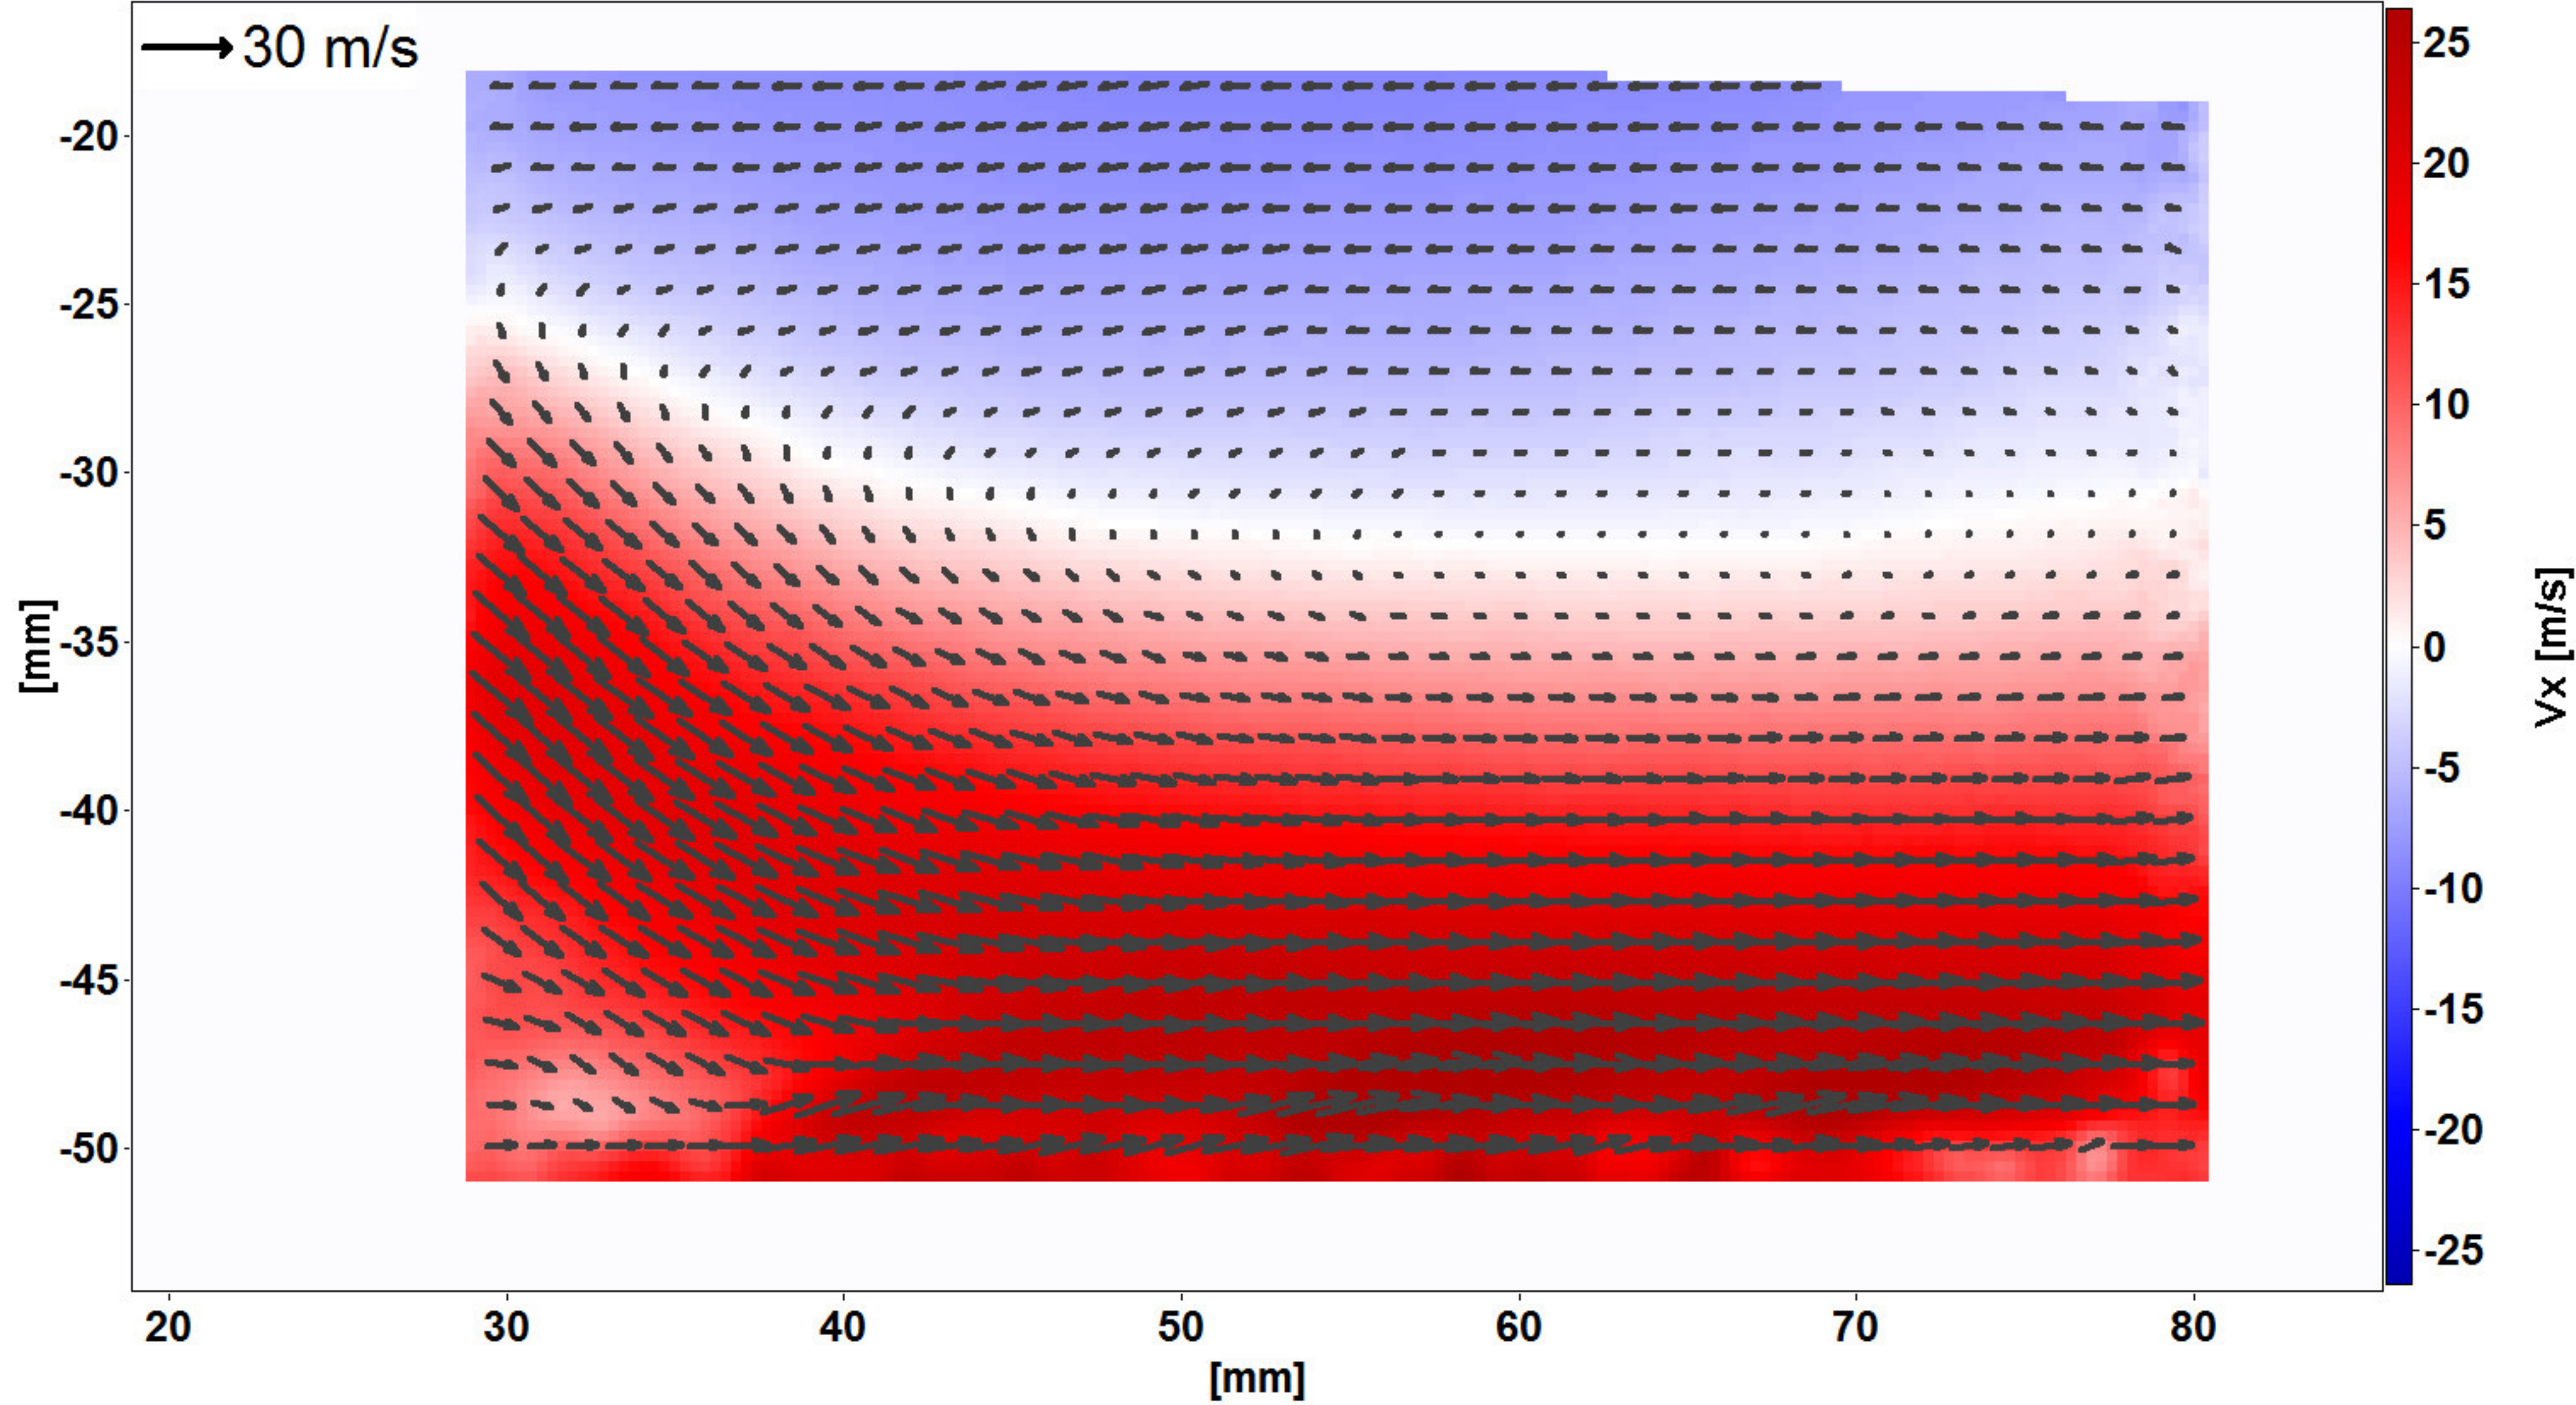

Mean temperature in FOV6

Z=1d